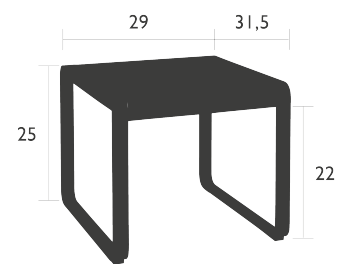

BELLEVIE

MID-HEIGHT TABLE 29 X 31 IN.
 DESIGN BY PAGNON ET PELHAÏTRE

ITEM 8459

TESTING STANDARDS - Upon request

WARRANTY

	IN ALUMINUM	IN STEEL
STRUCTURAL	3 YEARS	2 YEARS
FINISH	2 YEARS	1 YEAR

TECHNICAL FEATURE - STRUCTURE

NEW
RESIDENTIAL CONTRACT INTENSIVE
8 IPAC
x2

Steel sheet table top
 Aluminum base

FURTHER INFORMATION

45 lb