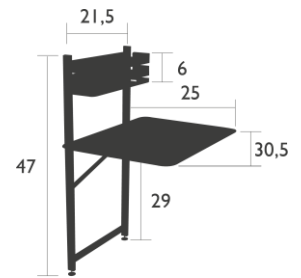

BISTRO

BALCONY TABLE 22.5 X 30.5 IN.

DESIGN BY STUDIO FERMOB

ITEM 0270

TESTING STANDARDS - Upon request

WARRANTY

	IN ALUMINUM	IN STEEL
STRUCTURAL	3 YEARS	2 YEARS
FINISH	2 YEARS	1 YEAR

TECHNICAL FEATURE - STRUCTURE

Steel frame
 Steel sheet table top
 Adjustable stainless steel fastening system to hang on a balcony or wall

31 lb

FURTHER INFORMATION