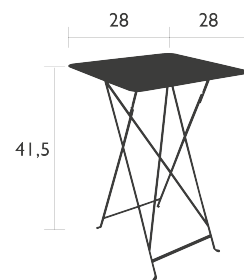

# BISTRO

HIGH TABLE 28 X 28 IN.

ITEM 0250

## TECHNICAL FEATURE - STRUCTURE

Steel sheet table top  
Steel base  
One-piece pads

24 lb