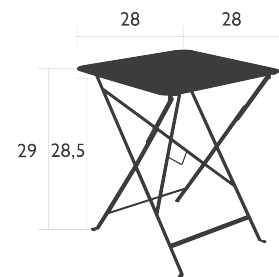

BISTRO

TABLE 28 X 28 IN.

ITEM 0244

The authentic Bistro chair exudes charm. Based on the original "Simplex" model (patented in 1889), the design has been reworked countless times. And now, more than 125 years the Bistro chair boasts inimitable French styling and a practical side, too. The chair is Fermob's flagship piece – a design straight out of our in-house workshops that can now be found gracing iconic locations like Times Square and Bryant Park, as well as open-air cafés and people's back gardens.

TESTING STANDARDS - Upon request

NF EN 581-1 (all products), NF EN 581-3 (tables)

WARRANTY

	IN ALUMINUM	IN STEEL
STRUCTURAL	3 YEARS	2 YEARS
FINISH	2 YEARS	1 YEAR

TECHNICAL FEATURE - STRUCTURE

Steel sheet table top
Steel base
One-piece pads