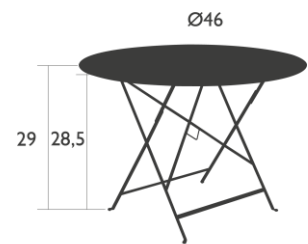

BISTRO

TABLE Ø 46 IN.

ITEM 0237

TESTING STANDARDS - Upon request

WARRANTY

	IN ALUMINUM	IN STEEL
STRUCTURAL	3 YEARS	2 YEARS
FINISH	2 YEARS	1 YEAR

TECHNICAL FEATURE - STRUCTURE

- Steel sheet table top
- Steel base
- One-piece pads

36 lb

FURTHER INFORMATION