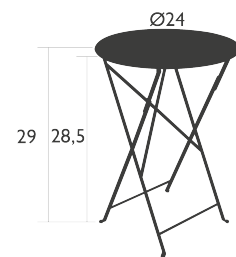

BISTRO PREMIUM

TABLE Ø 24 IN.

ITEM 0210

TESTING STANDARDS - Upon request

WARRANTY

	IN ALUMINUM	IN STEEL
STRUCTURAL	3 YEARS	2 YEARS
FINISH	2 YEARS	1 YEAR

TECHNICAL FEATURE - STRUCTURE

- Steel sheet table top
- Steel base
- Reinforced parts:
- Table top (thickness: 0.05 in.)
- No rim, reduces corrosion risk
- One-piece pads

13 lb

FURTHER INFORMATION