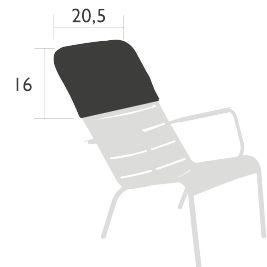

LUXEMBOURG

LOW ARMCHAIR HEADREST
 DESIGN BY FRÉDÉRIC SOFIA

ITEM 4165

TESTING STANDARDS - Upon request

TECHNICAL FEATURE - STRUCTURE

Tubular aluminum frame
 Outdoor fabric Batyline® ISO / DUO or Batyline® STEREO : tearproof, stain-resistant, mold-resistant, and shape-retention