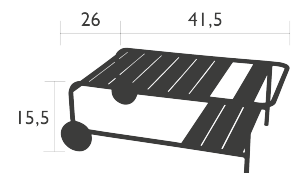

LUXEMBOURG

LOW TABLE WITH CASTERS

ITEM 4168

TESTING STANDARDS - Upon request

WARRANTY

	IN ALUMINUM	IN STEEL
STRUCTURAL	3 YEARS	2 YEARS
FINISH	2 YEARS	1 YEAR

TECHNICAL FEATURE - STRUCTURE

Aluminum frame
 Aluminum slats table top
 Wheels : flexible PVC tread
 Painted aluminium wheel bodies
 Silence pads