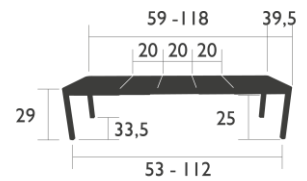

RIBAMBELLE

TABLE WITH 3 EXTENSIONS XL 59/118 X 39 IN.

DESIGN BY STUDIO FERMOB

ITEM 5222

TESTING STANDARDS - Upon request

WARRANTY

	IN ALUMINUM	IN STEEL
STRUCTURAL	3 YEARS	2 YEARS
FINISH	2 YEARS	1 YEAR

TECHNICAL FEATURE - STRUCTURE

- Aluminum frame
- Aluminum table top
- Telescopic system with stainless steel bearing mechanism
- Extension storage compartment under the table top
- Leg riser provided for rain runoff

111 lb

FURTHER INFORMATION