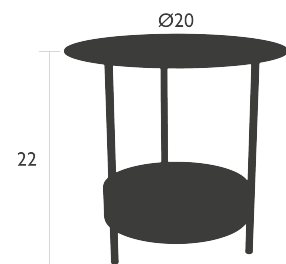

# SALSA

PEDESTAL TABLE

DESIGN BY GOULA & FIGUERA

ITEM 3270

TESTING STANDARDS - Upon request

## TECHNICAL FEATURE - STRUCTURE

- Steel frame
- Steel sheet table top
- Perforated sheet steel basket
- Silence pads

18 lb