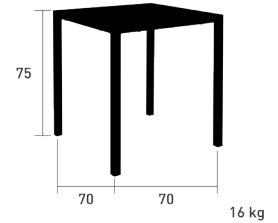

## TABLE 70 X 70 CM

Galvanised steel frame

-  WHITE **V5020100**
-  ANTHRACITE **V5020101**

**FEATURES :**

- Stacking (helix pattern)
- Automatic stability compensation
- table top : Galvanised steel

## TABLE 90 X 90 CM

Galvanised steel frame

-  WHITE **V5020120**
-  ANTHRACITE **V5020121**

**FEATURES :**

- Automatic stability compensation
- Stacking (helix pattern)
- Suitable for person with reduced mobility
- table top : Galvanised steel

## HIGH TABLE 60 X 60 CM

Galvanised steel frame

-  WHITE **V5020110**
-  ANTHRACITE **V5020111**

**FEATURES :**

- table top : Galvanised steel