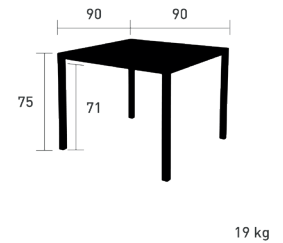

## TABLE 90 X 90 CM

Galvanised steel frame

-  WHITE **V5020120**
-  ANTHRACITE **V5020121**

**FEATURES :**

- Automatic stability compensation
- Stacking (helix pattern)
- Suitable for person with reduced mobility
- table top : Galvanised steel

## HIGH TABLE 60 X 60 CM

Galvanised steel frame

-  WHITE **V5020110**
-  ANTHRACITE **V5020111**

**FEATURES :**

- table top : Galvanised steel