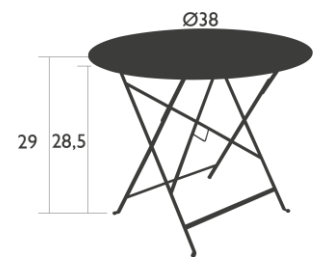

# BISTRO

TABLE Ø 38 IN.

ITEM 0235

TESTING STANDARDS - Upon request

## TECHNICAL FEATURE - STRUCTURE

- Steel sheet table top
- Steel base
- One-piece pads

26 lb