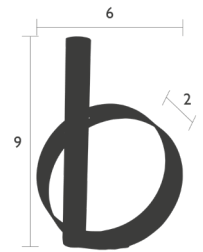

3129 - SINGLE-STEM VASE
DESIGN BY STUDIO FERMOB

NEW

RESIDENTIAL CONTRACT INTENSIVE

Steel sheet and tubular sheet frame
Removable waterproof aluminium tube tank
See inside cover for available colors

312920		Red Ochre	312921		Acapulco Blue
312947		Anthracite	3129A5		Clay Grey

1 lb