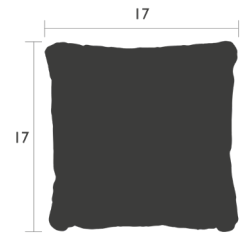

LORETTE

2712 - OUTDOOR CUSHION 17 X 17 IN.

RESIDENTIAL CONTRACT INTENSIVE

Dralon® solution-dyed acrylic
 Jacquard fabric
 Teflon® treated : resistant to stains and mold
 Polyester foam

271242 ● Liquorice
 271210 ● Sage Green

2712C1 ● Blush Pink **NEW**

1 lb

2713 - OUTDOOR CUSHION 27 X 17 IN.

RESIDENTIAL CONTRACT INTENSIVE

Dralon® solution-dyed acrylic
 Jacquard fabric
 Teflon® treated : resistant to stains and mold
 Polyester foam

271342 ● Liquorice
 271310 ● Sage Green

2713C1 ● Blush Pink **NEW**

2 lb

3010 - LORETTE TRIVET 9 X 7 IN.

DESIGN BY FRÉDÉRIC SOFIA

NEW RESIDENTIAL CONTRACT INTENSIVE

Steel
 Non-slip pads
 See inside cover for available colors