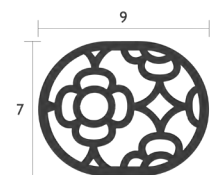

LORETTE

2712 - OUTDOOR CUSHION 17 X 17 IN.

RESIDENTIAL CONTRACT INTENSIVE

Dralon® solution-dyed acrylic
Jacquard fabric
Teflon® treated : resistant to stains and mold
Polyester foam

271242 ● Liquorice
271210 ● Sage Green

2712C1 ● Blush Pink **NEW**

1 lb

2713 - OUTDOOR CUSHION 27 X 17 IN.

RESIDENTIAL CONTRACT INTENSIVE

Dralon® solution-dyed acrylic
Jacquard fabric
Teflon® treated : resistant to stains and mold
Polyester foam

271342 ● Liquorice
271310 ● Sage Green

2713C1 ● Blush Pink **NEW**

2 lb

3010 - LORETTE TRIVET 9 X 7 IN.

DESIGN BY FRÉDÉRIC SOFIA

NEW RESIDENTIAL CONTRACT INTENSIVE

Steel
Non-slip pads
See inside cover for available colors

301082 ● Cactus
301047 ● Anthracite

3010A7 ● Ice Mint

0.6 lb