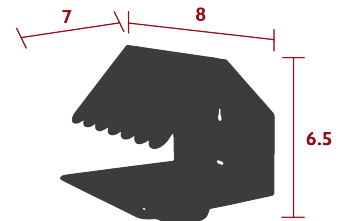

PICOTI

BIRD FEEDER

DESIGN BY CATHERINE SOFIA

ITEM 3089

TESTING STANDARDS - Upon request

TECHNICAL FEATURE - STRUCTURE

- Steel sheet Frame
- Removable stainless steel bowl
- 100% polyester outdoor cord
- Double fastening system: suspension or screws (not provided)