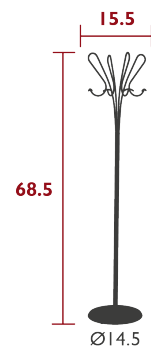

### TECHNICAL FEATURE - STRUCTURE

Tubular aluminum frame  
 Cast iron base (28.7 lb) - Liquorice  
 8 steel wire hooks  
 Available colors: see limited color chart.