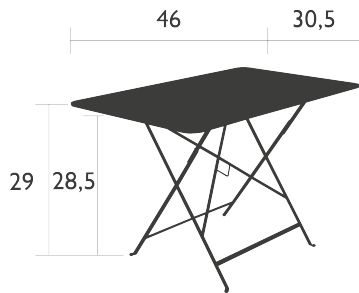

# BISTRO

TABLE 46 X 30.5 IN.

## ITEM 0240

33 lb

## TECHNICAL FEATURE - STRUCTURE

Steel sheet table top

Steel base

Parasol hole  $\varnothing$  1.61 in. (Pole =  $\varnothing$  1.54 in.)

One-piece foot protector Pads